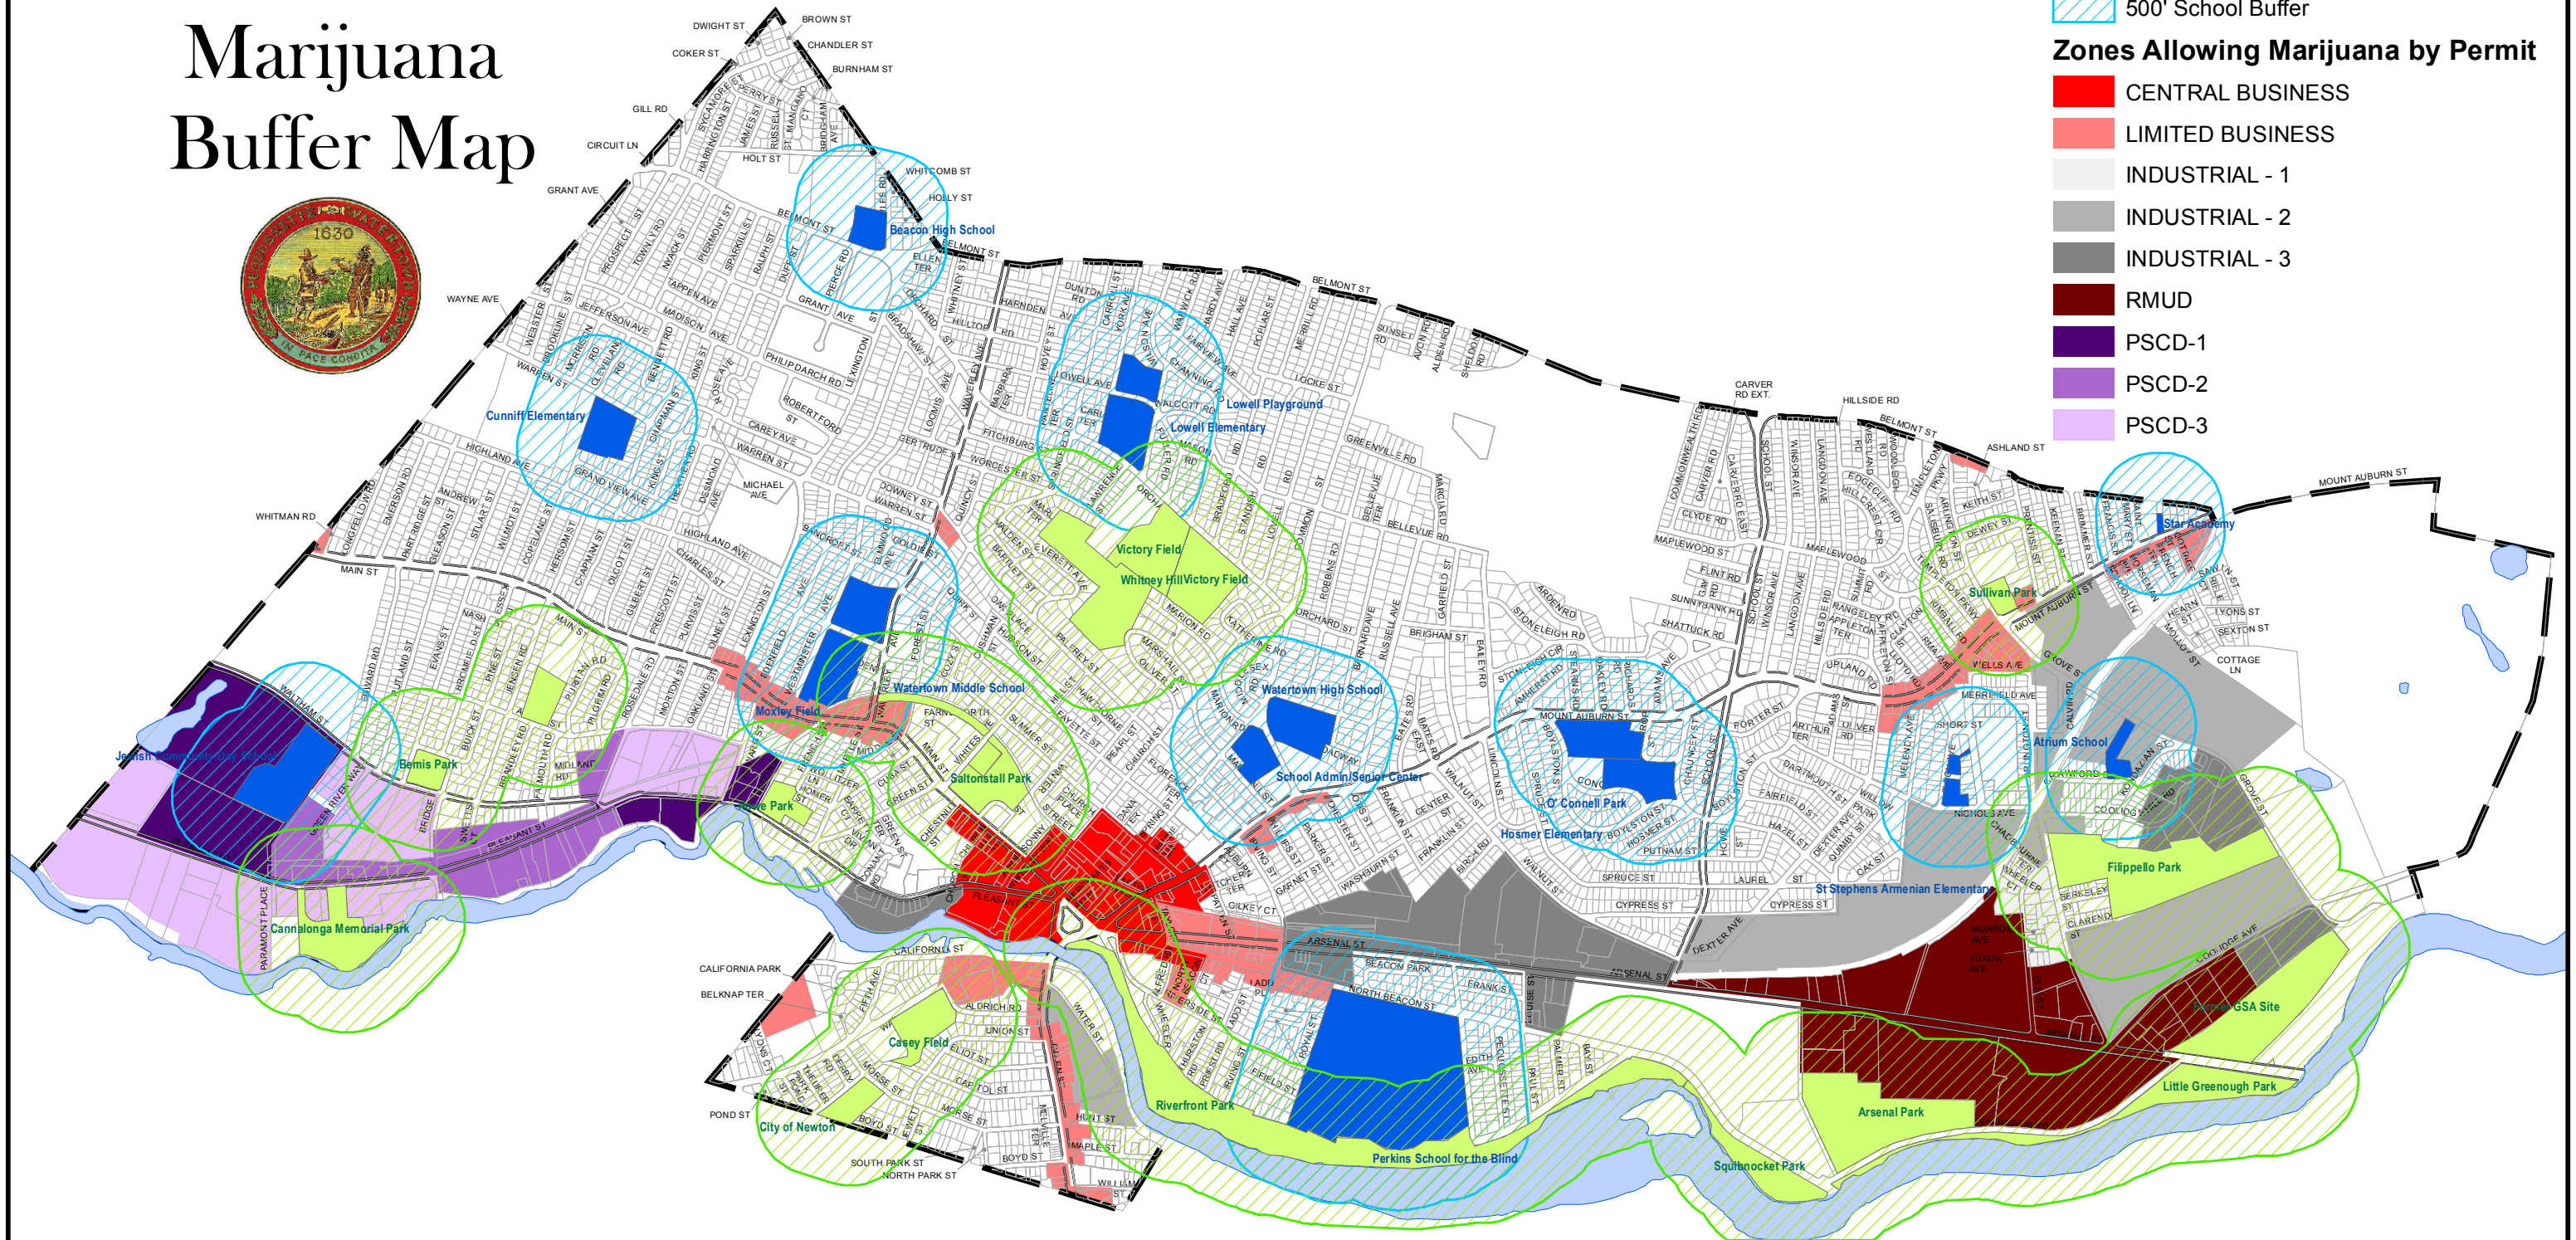

WATERTOWN ZONING GUIDE

Marijuana Buffer Map

500' Marijuana Buffers

- Parks
- 500 Foot Park Buffer
- Public and Private Schools
- 500' School Buffer

Zones Allowing Marijuana by Permit

- CENTRAL BUSINESS
- LIMITED BUSINESS
- INDUSTRIAL - 1
- INDUSTRIAL - 2
- INDUSTRIAL - 3
- RMUD
- PSCD-1
- PSCD-2
- PSCD-3

0 500 1,000 2,000 Feet

Map last updated December 19, 2018